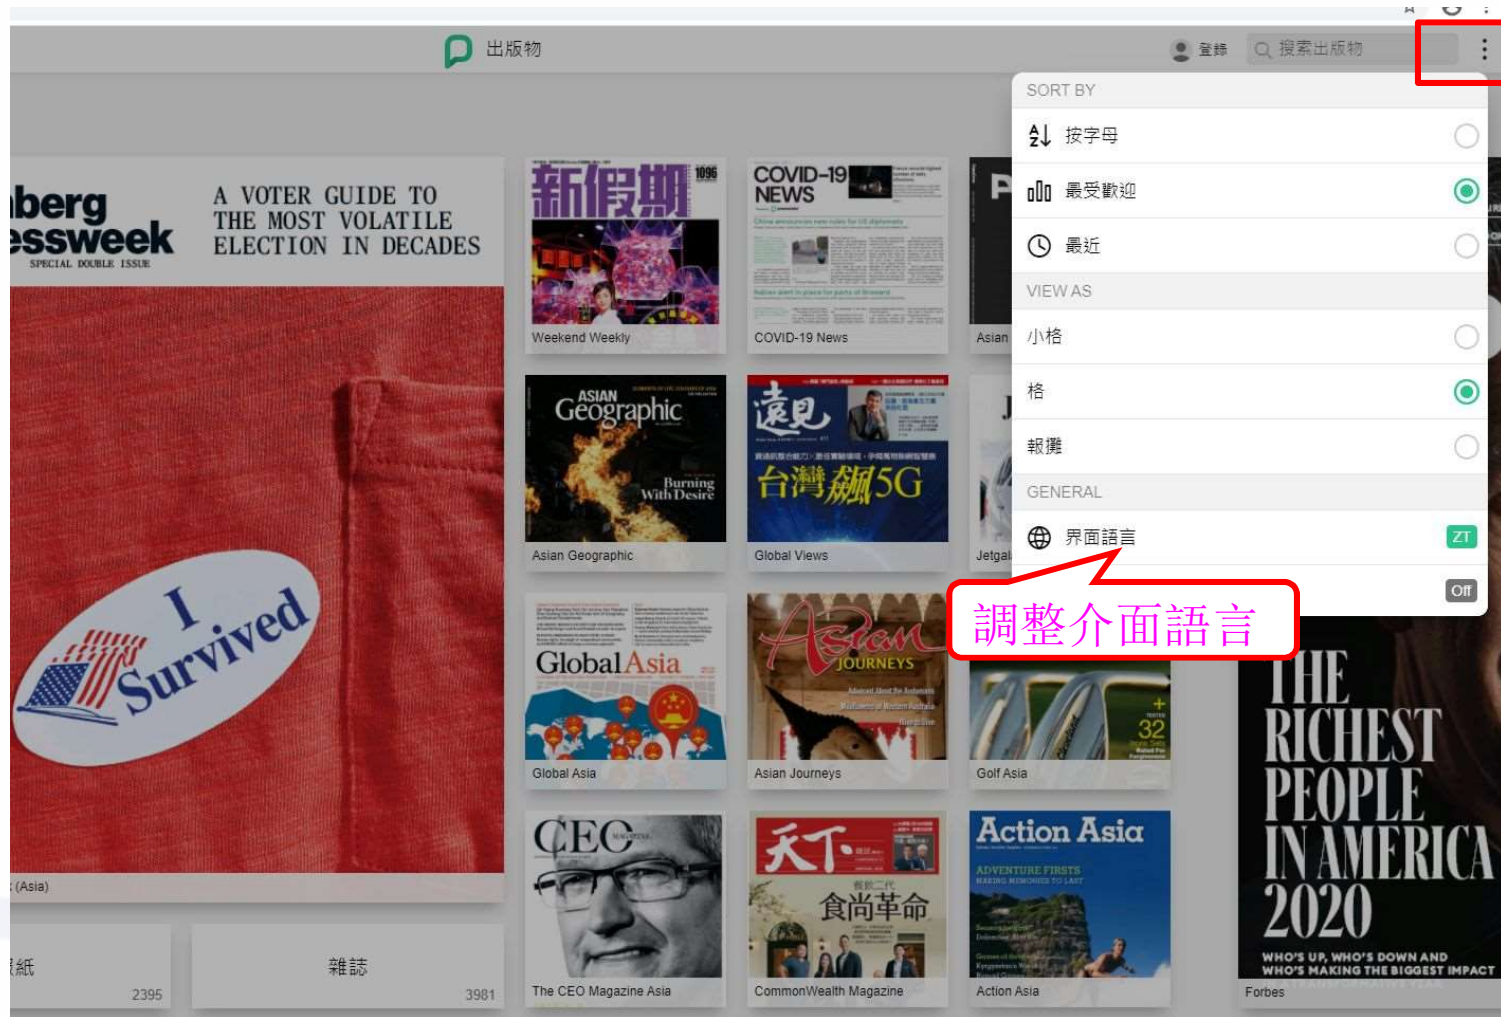

PressReader 世界報紙雜誌